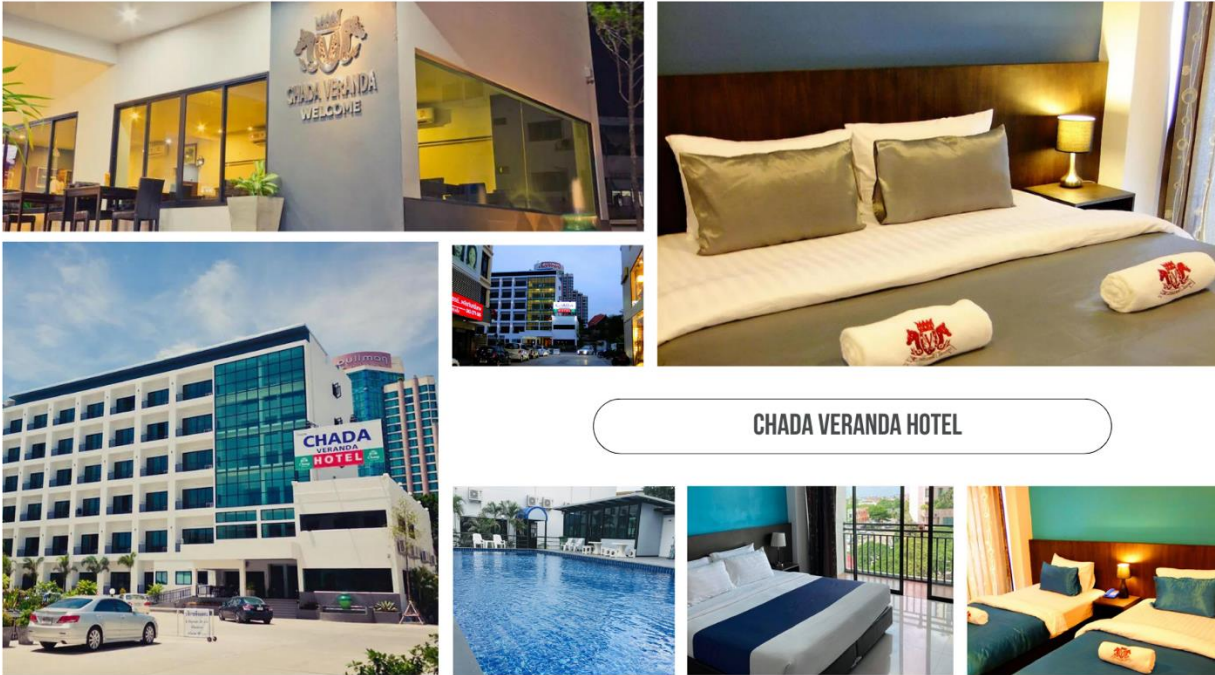

## 6. CHADA VERANDA HOTEL KHONKEAN (โรงแรมชาดาเวอแรนด้าขอนแก่น)

CHADA VERANDA HOTEL

Room type	Features	Single /Twin/double
Double Bed Room	1 King size bed Room size: 24 m <sup>2</sup> /258 ft <sup>2</sup>	650 THB
Twin Bed Room	2 single beds Room size: 24 m <sup>2</sup> /258 ft <sup>2</sup>	750 THB
Studio Suite Room	1 King size bed Room size: 44 m <sup>2</sup> /474 ft <sup>2</sup>	1,000 THB
Family Suite Room	1 King size bed 1 Single bed Room size: 63 m <sup>2</sup> /678 ft <sup>2</sup>	1,200 THB
Family Room	2 King size bed Room size: 84 m <sup>2</sup> /904 ft <sup>2</sup>	1,200 THB